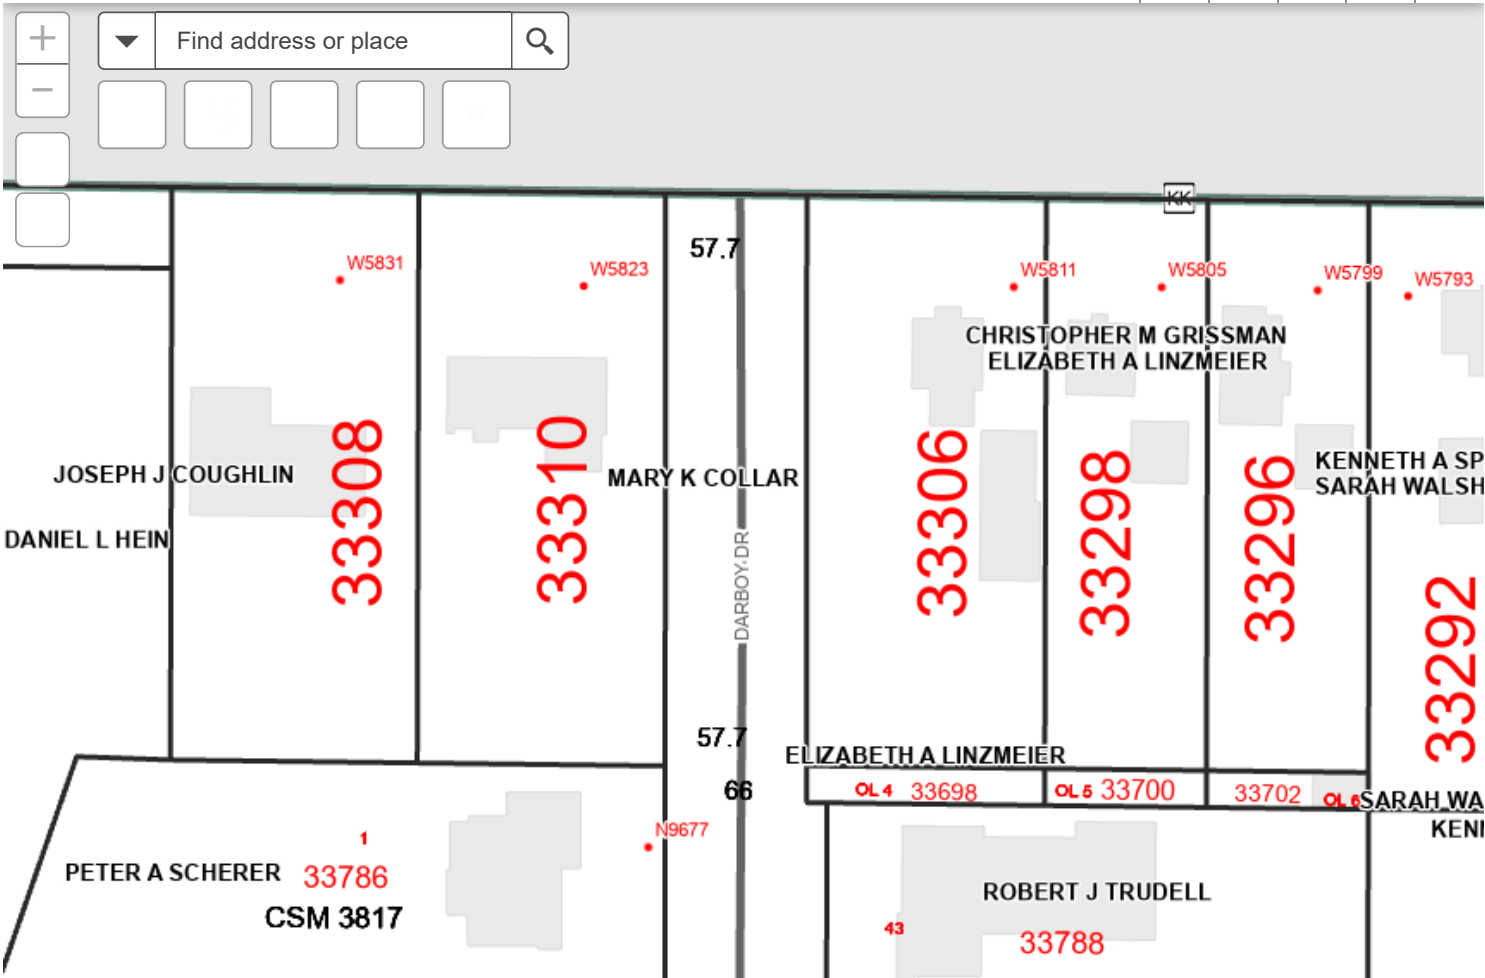

# Calumet County Interactive Map

60ft

-88.32877 44.24325 Degrees