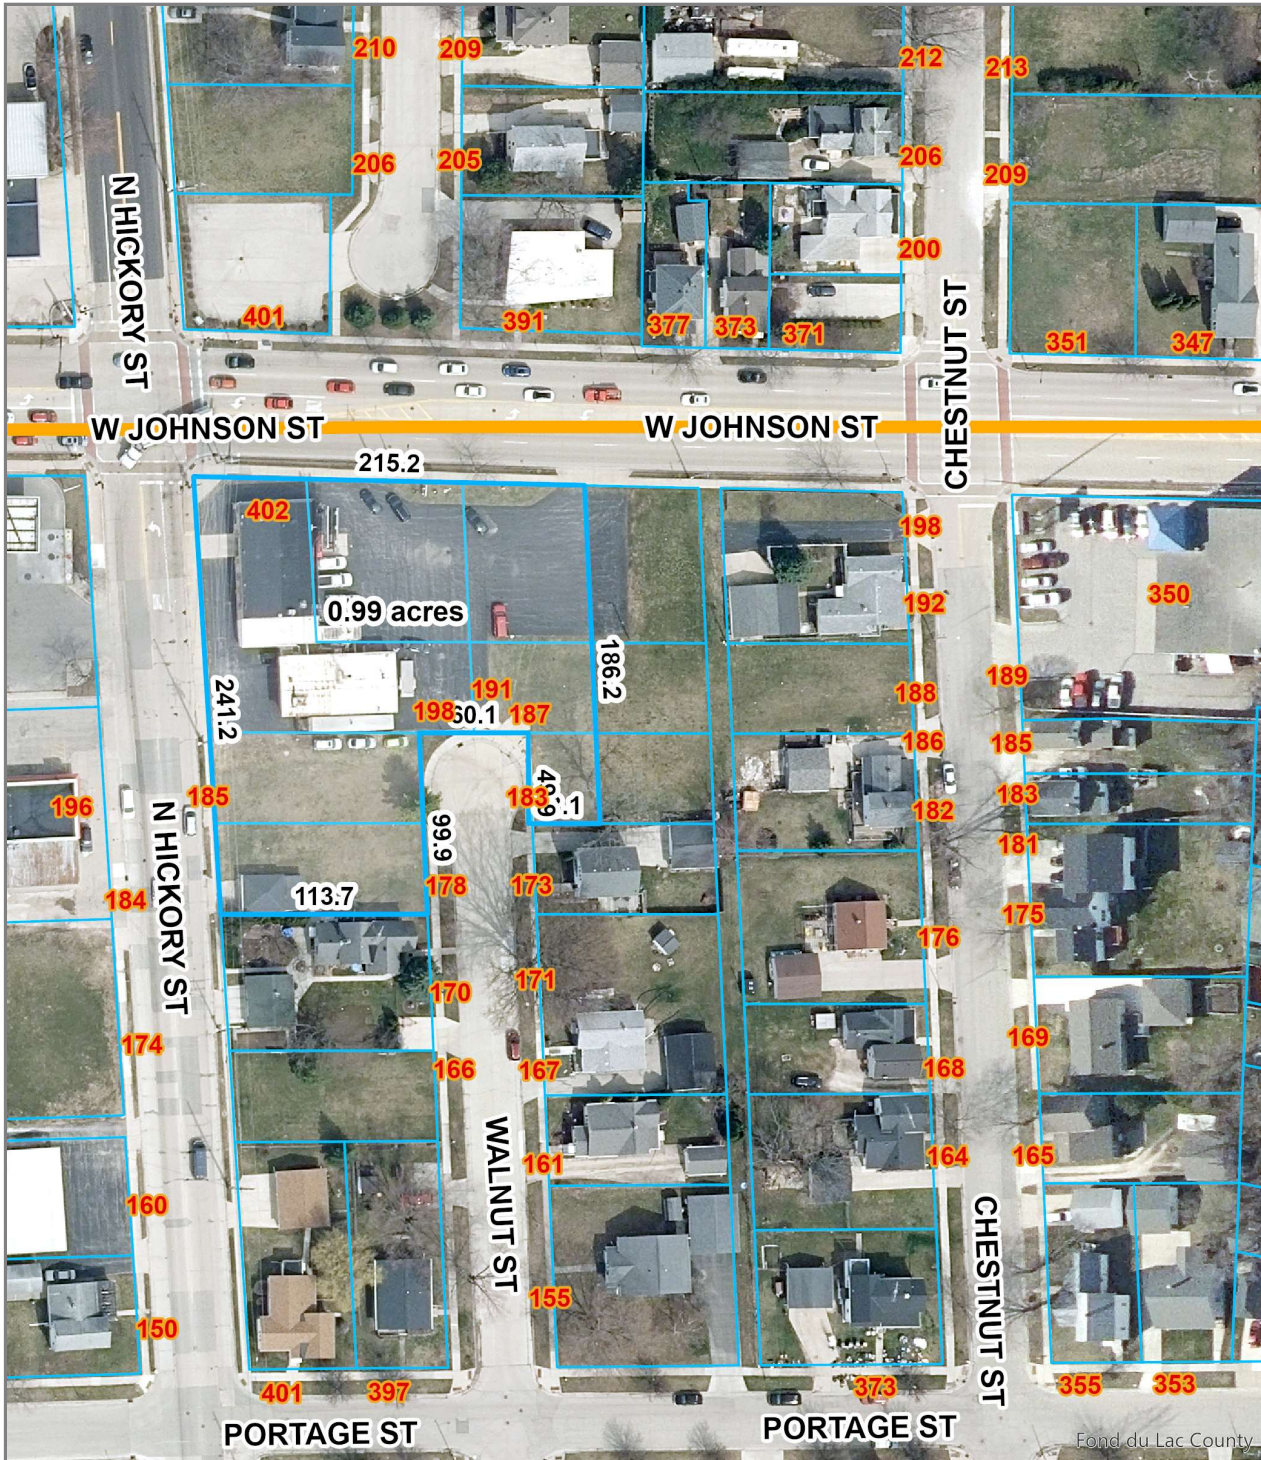

Fond du Lac County, WI

Disclaimer: Map and parcel data are believed to be accurate, but accuracy is not guaranteed. This is not a legal document and should not be substituted for a title search, appraisal, survey, or for zoning verification.

Map Scale
1 inch = 100 feet
 9/5/2024