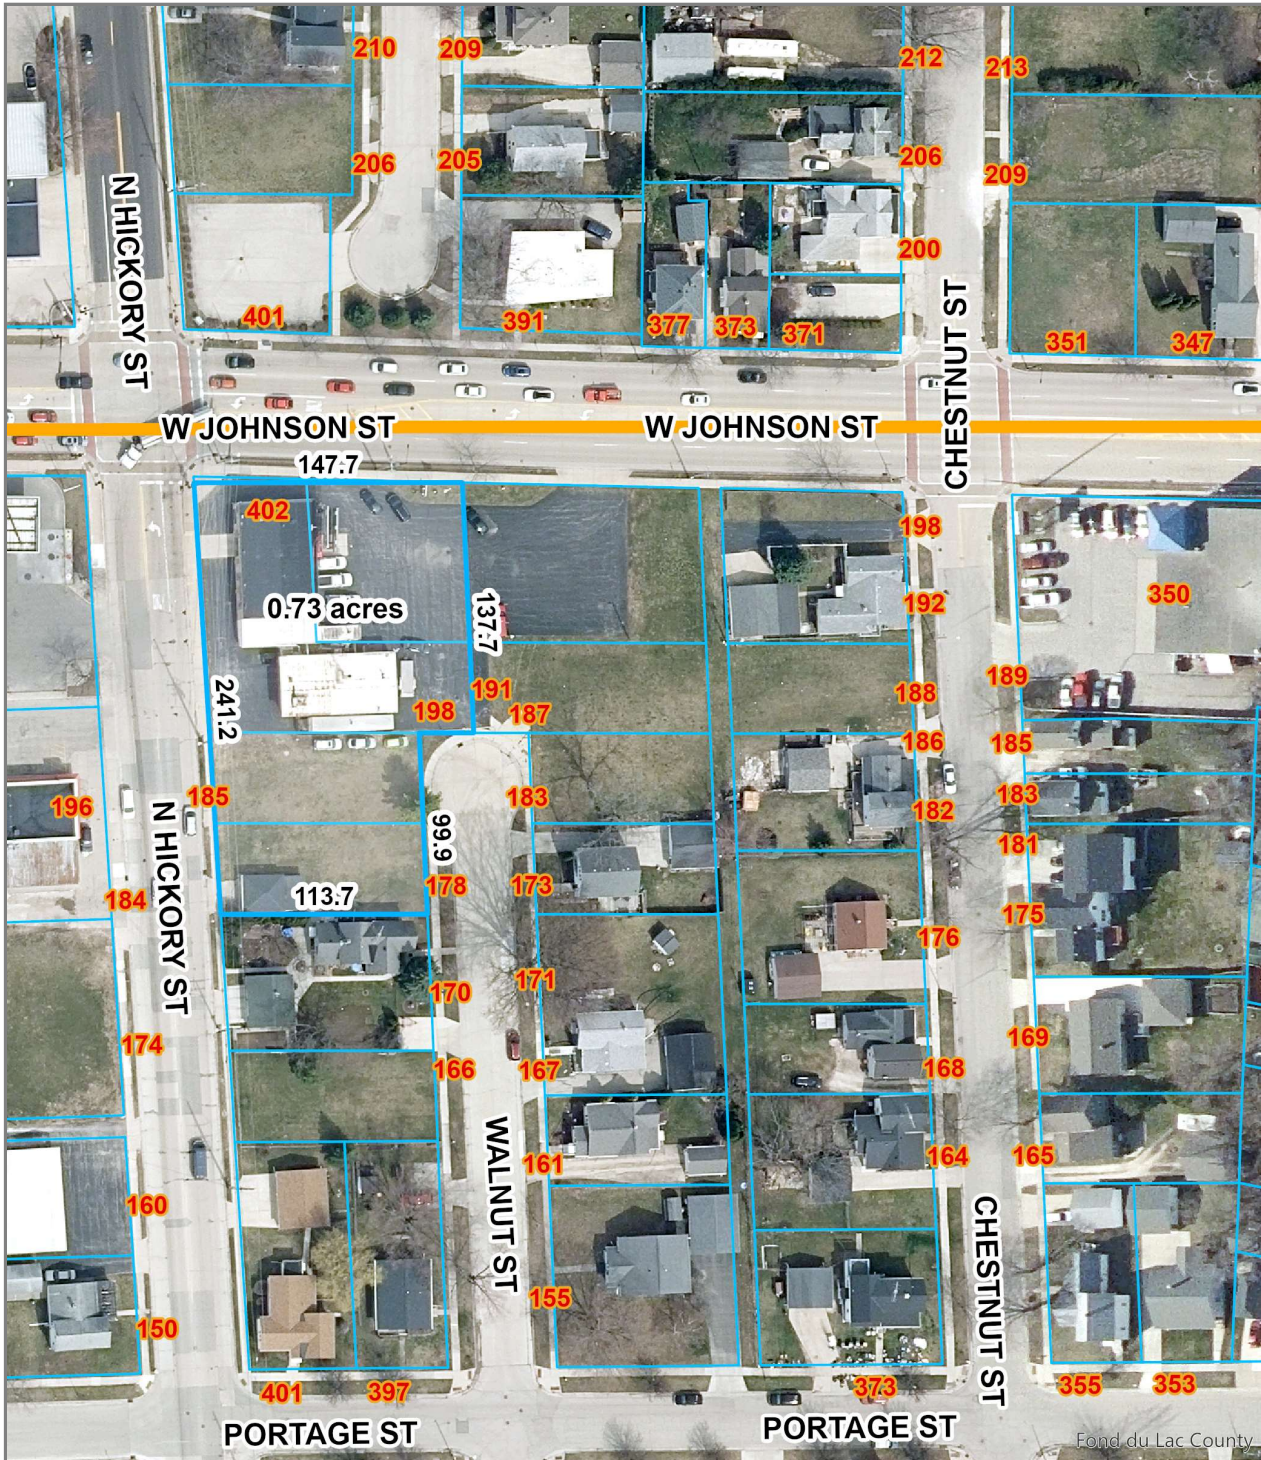

Fond du Lac County, WI

Disclaimer: Map and parcel data are believed to be accurate, but accuracy is not guaranteed. This is not a legal document and should not be substituted for a title search, appraisal, survey, or for zoning verification.

Map Scale  
1 inch = 100 feet  
9/5/2024